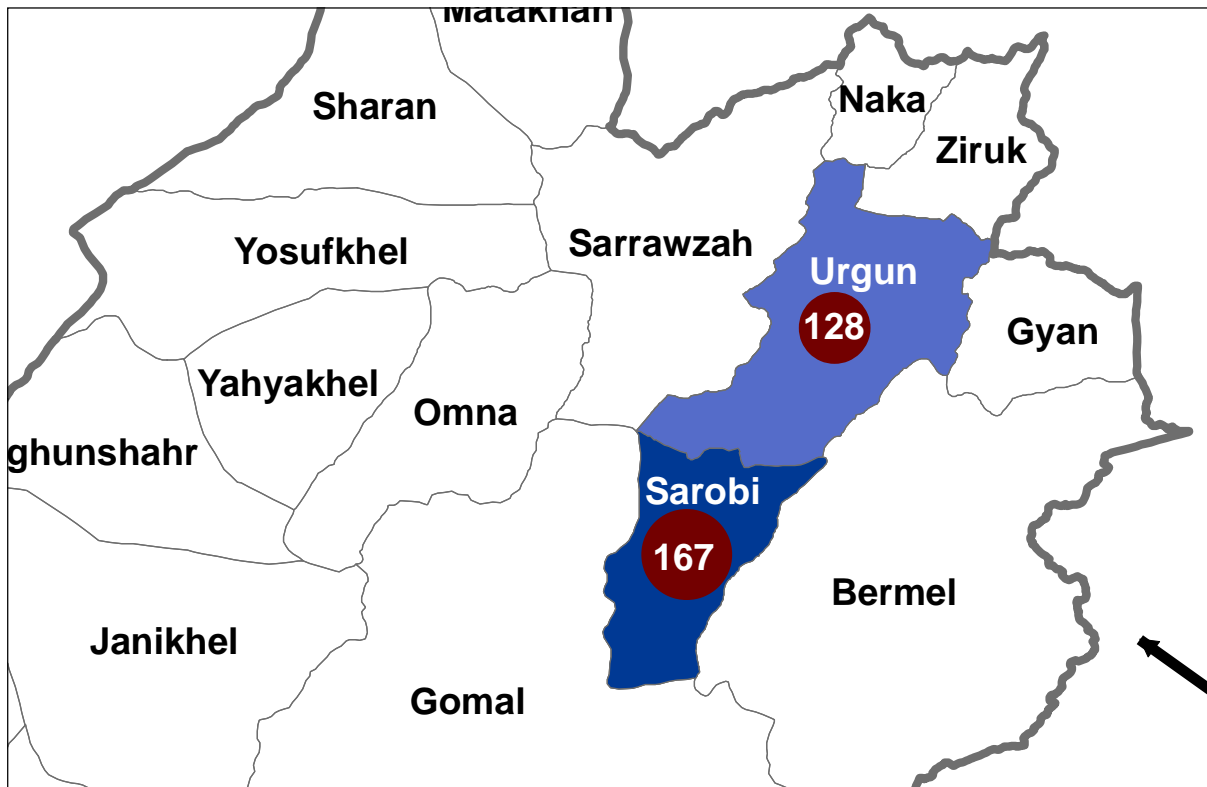

IOM Afghanistan North Waziristan Displacement Response

11 September 2014

Military operations in Pakistan's North Waziristan Agency (NWA) have displaced tens of thousands of families on both sides of the Afghanistan-Pakistan border. The majority of the families have been displaced into Afghanistan's Khost and Paktika provinces. IOM is responding to the needs of Afghan families who have returned from North Waziristan. On 17 August, 30 Afghan families (233 individuals) displaced from North Waziristan were assessed in Kabul province. All of the families identified Kabul as their province of origin.

495 displaced Afghan families

(2,970 individuals) assessed by IOM in Khost, Paktika and Kabul provinces

IOM organized a distribution for 123 vulnerable displaced Afghan families in Khost province on 7 September. The families were selected based on their needs from five districts in Khost (Matoon, Gurbuz, Tani, Nadershah, and Mandozi). Each family received an IOM non-food items (NFI) kit with basic household relief supplies as well as a hygiene kit and food. The Afghan Directorate of Refugees and Repatriation (DoRR) and other UN/NGO partners were present at the distribution.

District	Assistance Required				Assistance Distributed			
	NFI	Food	WASH	ES (Tent)	NFI	Food	WASH	ES (Tent)
Gurbaz	50	50	50	46	2	0	2	2
Mandozi	42	42	42	32	35	0	35	0
Matoon (Center)	277	277	277	202	222	0	222	66
Nadir Shah Kot	27	27	27	7	26	0	26	0
Tani	21	21	21	1	5	0	5	0
Total	417	417	417	288	290	0	290	68

International Organization for Migration Afghanistan

Displaced Afghan Families from Pakistan in Paktika & Kabul, Afghanistan as of 28 August 2014

Paktika Province

Kabul Province

Legend for Paktika Province