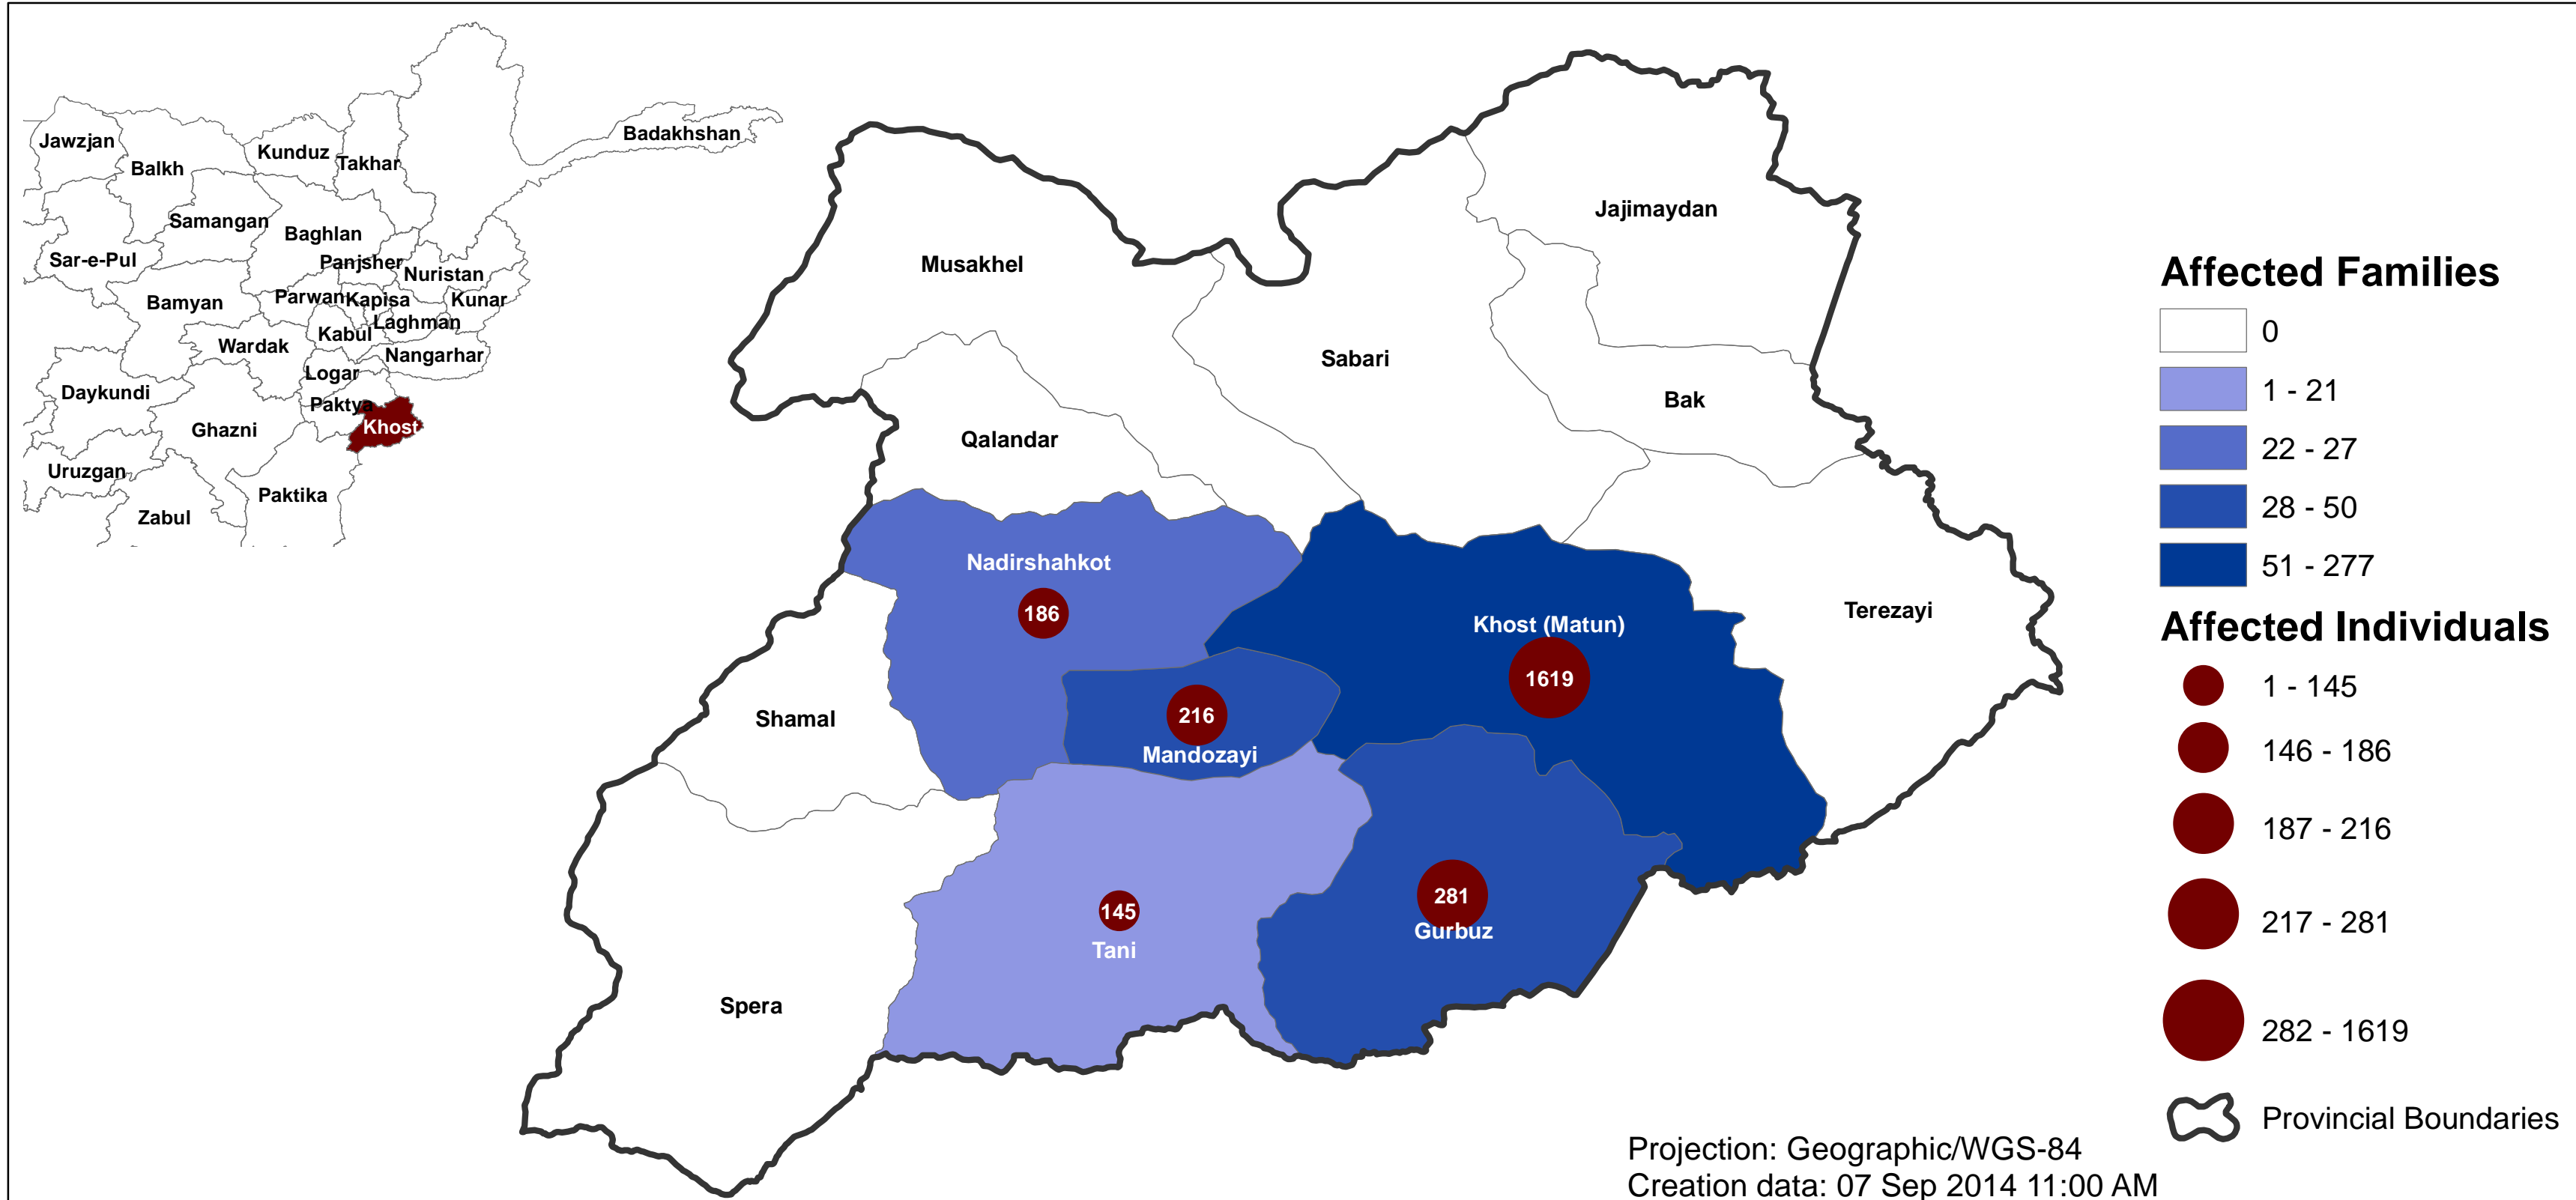

IOM Afghanistan North Waziristan Displacement Response

11 September 2014

Military operations in Pakistan's North Waziristan Agency (NWA) have displaced tens of thousands of families on both sides of the Afghanistan-Pakistan border. The majority of the families have been displaced into Afghanistan's Khost and Paktika provinces. IOM is responding to the needs of Afghan families who have returned from North Waziristan. On 17 August, 30 Afghan families (233 individuals) displaced from North Waziristan were assessed in Kabul province. All of the families identified Kabul as their province of origin.

495 displaced Afghan families

(2,970 individuals) assessed by IOM in Khost, Paktika and Kabul provinces

IOM organized a distribution for 123 vulnerable displaced Afghan families in Khost province on 7 September. The families were selected based on their needs from five districts in Khost (Matoon, Gurbuz, Tani, Nadershah, and Mandozi). Each family received an IOM non-food items (NFI) kit with basic household relief supplies as well as a hygiene kit and food. The Afghan Directorate of Refugees and Repatriation (DoRR) and other UN/NGO partners were present at the distribution.

Total Assistance Distributed as of 11 September

461
Non-Food Item (NFI) kits

461
Hygiene kits

123
Food kits

68
Emergency Shelters

International Organization for Migration Afghanistan

Displaced Afghan Families from Pakistan in Khost, Afghanistan as of 28 August 2014

International Organization for Migration Afghanistan

Displaced Afghan Families from Pakistan in Paktika & Kabul, Afghanistan as of 28 August 2014

Paktika Province

Kabul Province

Legend for Paktika Province