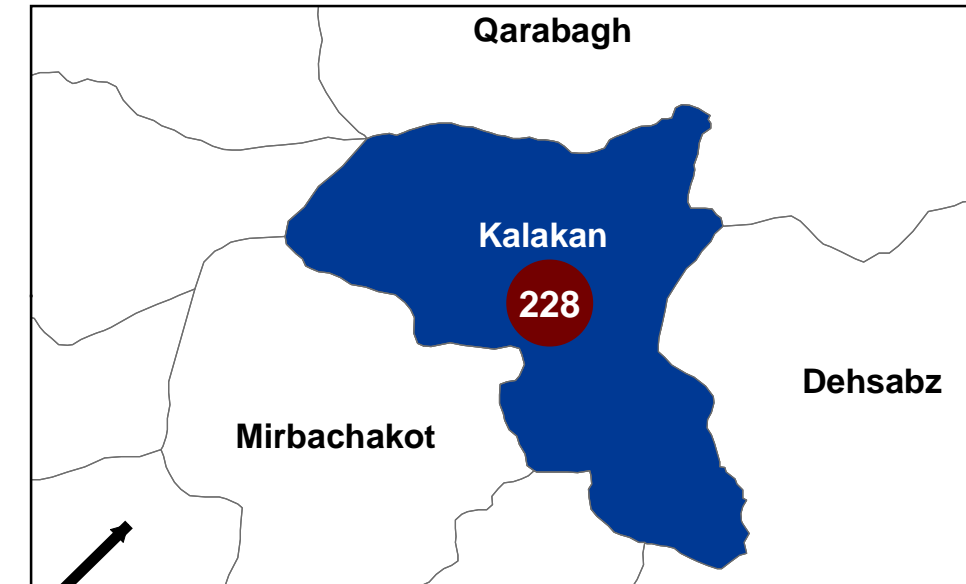

IOM Afghanistan North Waziristan Displacement Response

11 September 2014

Military operations in Pakistan's North Waziristan Agency (NWA) have displaced tens of thousands of families on both sides of the Afghanistan-Pakistan border. The majority of the families have been displaced into Afghanistan's Khost and Paktika provinces. IOM is responding to the needs of Afghan families who have returned from North Waziristan. On 17 August, 30 Afghan families (233 individuals) displaced from North Waziristan were assessed in Kabul province. All of the families identified Kabul as their province of origin.

495 displaced Afghan families

(2,970 individuals) assessed by IOM in Khost, Paktika and Kabul provinces

IOM organized a distribution for 123 vulnerable displaced Afghan families in Khost province on 7 September. The families were selected based on their needs from five districts in Khost (Matoon, Gurbuz, Tani, Nadershah, and Mandozi). Each family received an IOM non-food items (NFI) kit with basic household relief supplies as well as a hygiene kit and food. The Afghan Directorate of Refugees and Repatriation (DoRR) and other UN/NGO partners were present at the distribution.

International Organization for Migration Afghanistan

Displaced Afghan Families from Pakistan in Paktika & Kabul, Afghanistan as of 28 August 2014

Paktika Province

Kabul Province

Legend for Paktika Province