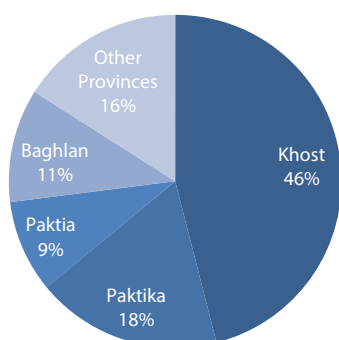

IOM Afghanistan North Waziristan Displacement Response

7 October 2014

IOM continues to identify Afghan families displaced by conflict in Pakistan's North Waziristan Agency (NWA). As of 1 October, 797 households (4,430 individuals) have been assessed in Khost, Paktika and Kabul provinces. Humanitarian assistance has been delivered to 579 returning families, many of whom were forced to abandon their homes and livelihoods in Pakistan.

797 families assessed
579 families assisted

\$912,970 funding needed

Khost

719 families assessed
501 families assisted **70%**

29 years

Average length of time spent outside country

98%

of families fled from Miran Shah, Pakistan

2,108 male
54%

1,794 female
46%

2,228 children (under 18)
57%

Province of Origin in Afghanistan

Paktika

48 families assessed
48 families assisted **100%**

30 years

Average length of time spent outside country

100%

of families fled from Miran Shah, Pakistan

185 male
63%

110 female
37%

116 children (under 18)
39%

Province of Origin in Afghanistan

Kabul

30 families assessed
30 families assisted **100%**