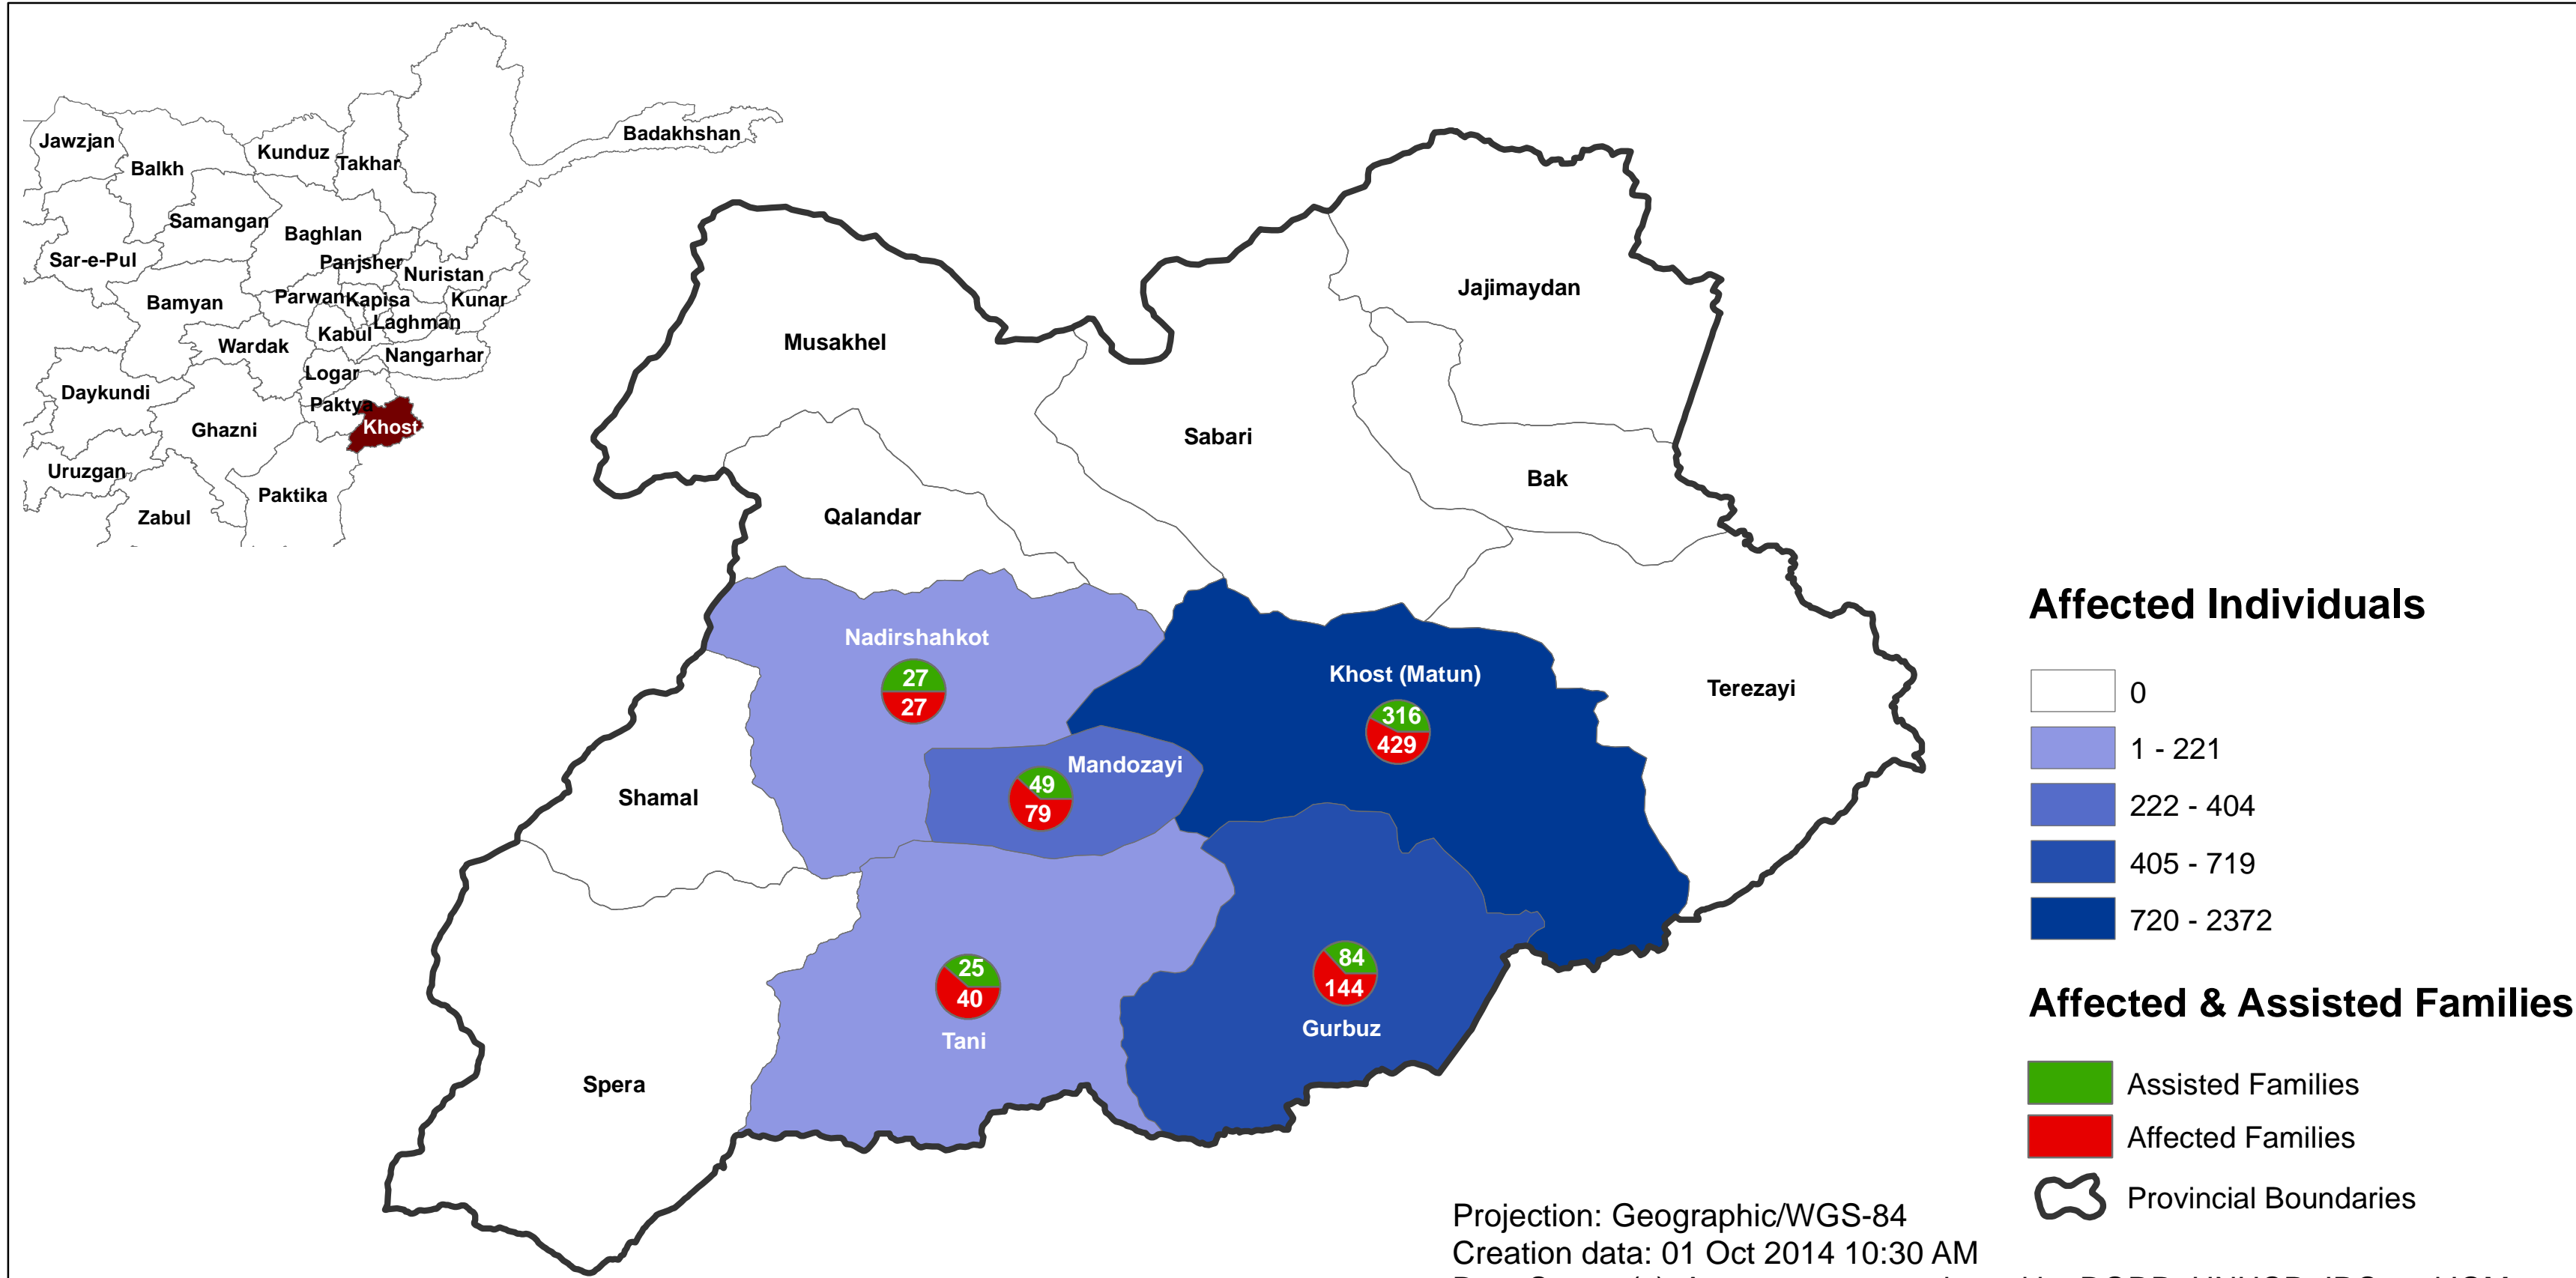

International Organization for Migration Afghanistan

Displaced Afghan Families from Pakistan in Khost, Afghanistan as of 28 Sep 2014

Affected Individuals