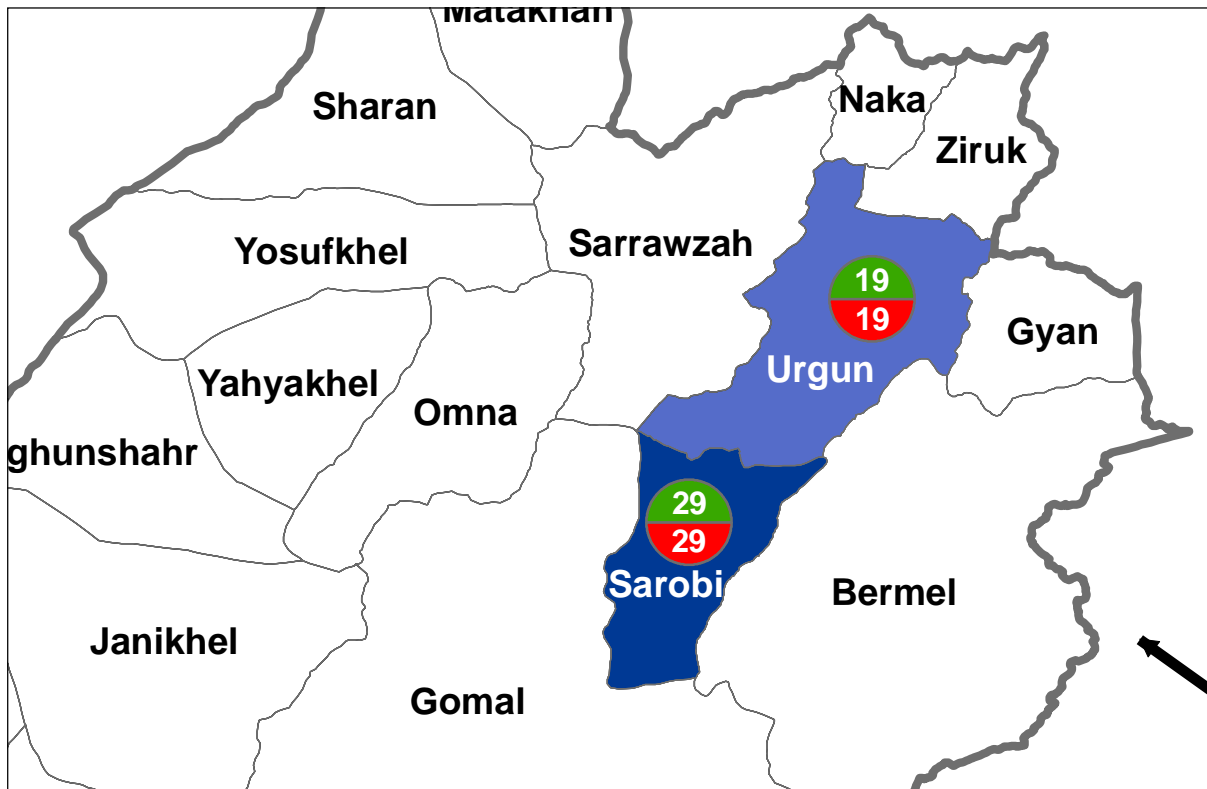

International Organization for Migration Afghanistan

Displaced Afghan Families from Pakistan in Paktika & Kabul, Afghanistan as of 28 Sep 2014

Paktika Province

Kabul Province

Legend for Paktika Province

Affected & Assisted Families

- Affected Families
- Assisted Families

Affected Individuals

- 0
- 1 - 128
- 129 - 167
- Provincial Boundaries

Legend for Kabul Province

Affected & Assisted Families

- Assisted Families
- Affected Families

Affected Individuals

- 0 - 1
- 2 - 228
- Provincial Boundaries

Projection: Geographic/WGS-84
Creation data: 30 Sep 2014 10:15 PM
Data Source(s): Assessments conducted by DORR, UNHCR, IRC and IOM from 20 June - 28 Sept 2014
Disclaimer: The data, boundaries and names, and designations used on this map do not imply official endorsement or acceptance of IOM.
All information are subject to change given the rapid changes in the field.
For specific inquiries, please send an email to: iomkabulim@iom.int
Doc Name: Paktika & Kabul Displaced Afghan Families