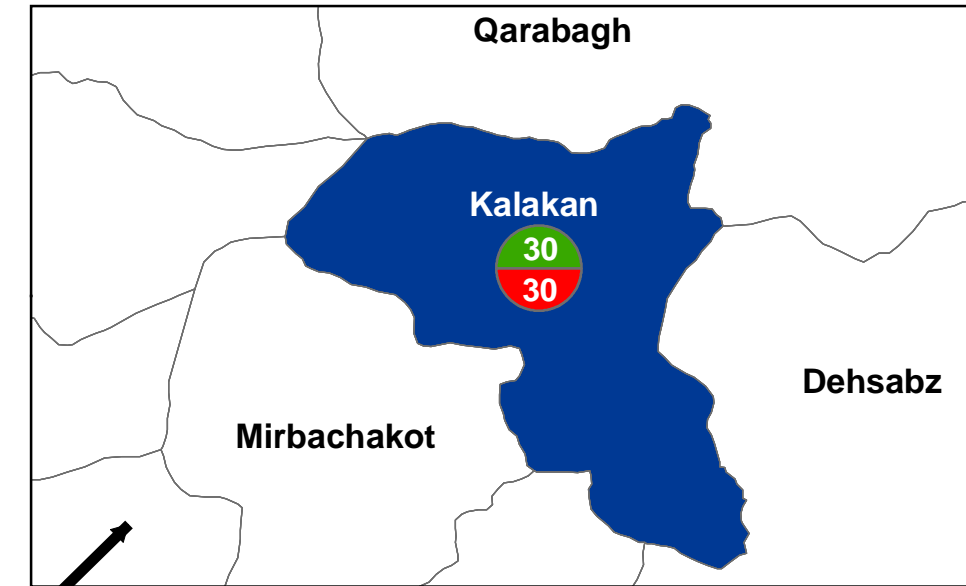

International Organization for Migration Afghanistan

Displaced Afghan Families from Pakistan in Paktika & Kabul, Afghanistan as of 28 Sep 2014

Paktika Province

Kabul Province

Legend for Paktika Province

Affected & Assisted Families

- Affected Families
- Assisted Families

Affected Individuals

- 0
- 1 - 128
- 129 - 167
- Provincial Boundaries

Legend for Kabul Province

Affected & Assisted Families

- Assisted Families
- Affected Families

Affected Individuals

- 0 - 1
- 2 - 228
- Provincial Boundaries

Projection: Geographic/WGS-84
Creation data: 30 Sep 2014 10:15 PM
Data Source(s): Assessments conducted by DORR, UNHCR, IRC and IOM from 20 June - 28 Sept 2014
Disclaimer: The data, boundaries and names, and designations used on this map do not imply official endorsement or acceptance of IOM.
All information are subject to change given the rapid changes in the field.
For specific inquiries, please send an email to: iomkabulim@iom.int
Doc Name: Paktika & Kabul Displaced Afghan Families